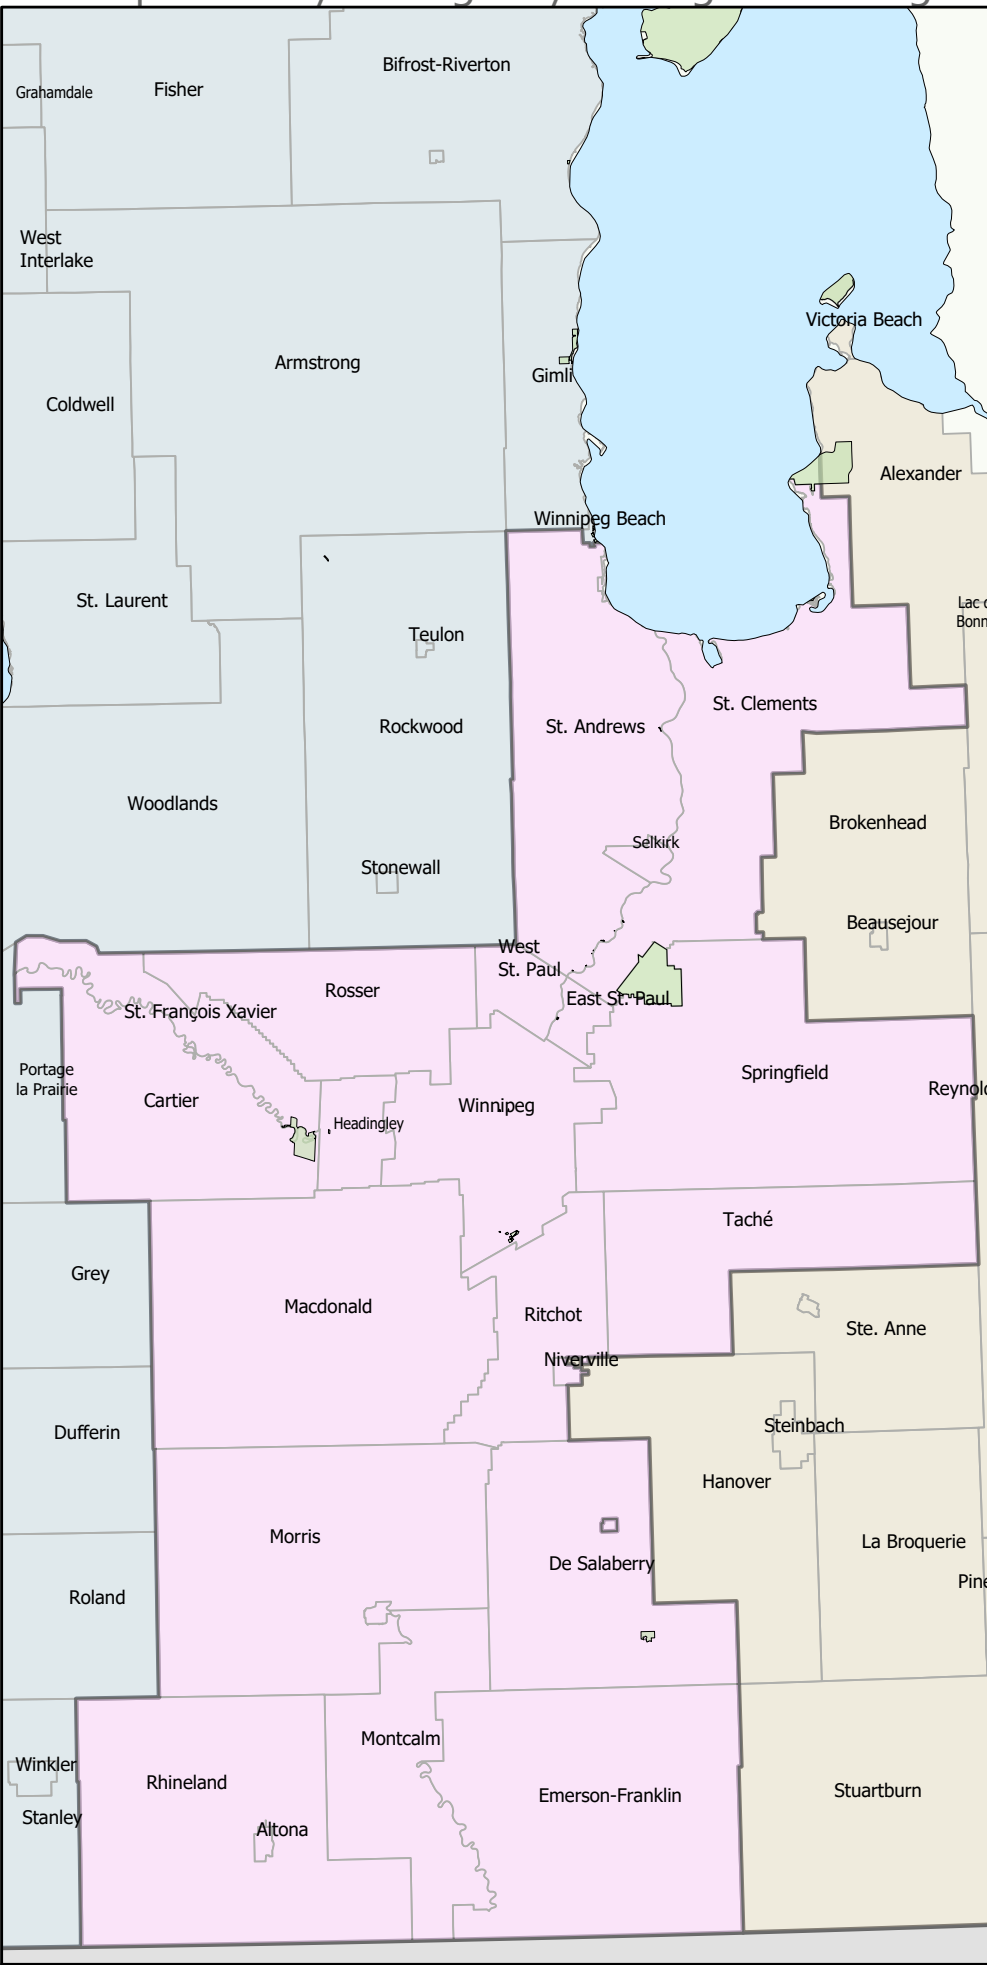

Manitoba Emergency Measures Organization:

Municipalities by Emergency Management Region (Capital/Red River)

Capital/Red River

Altona	Town	Rhineland	M
Cartier	RM	Ritchot	RM
De Salaberry	RM	Rosser	RM
Dunnottar	Village	Selkirk	City
East St. Paul	RM	Springfield	RM
Emerson-Franklin	M	St. Andrews	RM
Headingley	RM	St. Clements	RM
Macdonald	RM	St. Francois Xavier	RM
Montcalm	RM	St. Pierre-Jolys	Village
Morris	RM	Tache	RM
Morris	Town	West St. Paul	RM
Niverville	Town	Winnipeg	City

- Water
- Provincial Park Boundary
- Park Reserve
- Provincial Park
- Municipal Boundaries (by EM Region)
- Capital/Red River
- Eastern/North
- Central
- Western
- Emergency Management Region Boundary